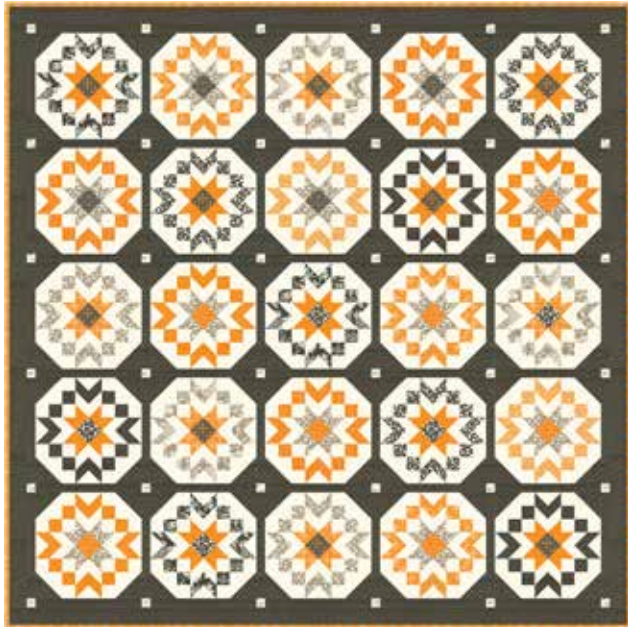

Pumpkins & Blossoms is my vision of a perfect autumn day, walking through a “not quite ready yet” field of pumpkins. In my mind's eye, the pumpkins mix with bright green leaves and light green tendrils. The pumpkin blossoms vine their way up trellises, a bit like they do in Jack and the Beanstalk. It's a fairytale made real with a mix of cream, orange, green and gray... my most magical pumpkin afternoon!

[Click Here  
To Shop This  
Collection](#)

*fairytale pumpkins & beanstalk adventures*

*moda* FABRICS + SUPPLIES® **MAY DELIVERY**

FT 1752 Midnight Moon Version 1 70" x 70"

FT 1752 Midnight Moon Version 2  
72" x 72"