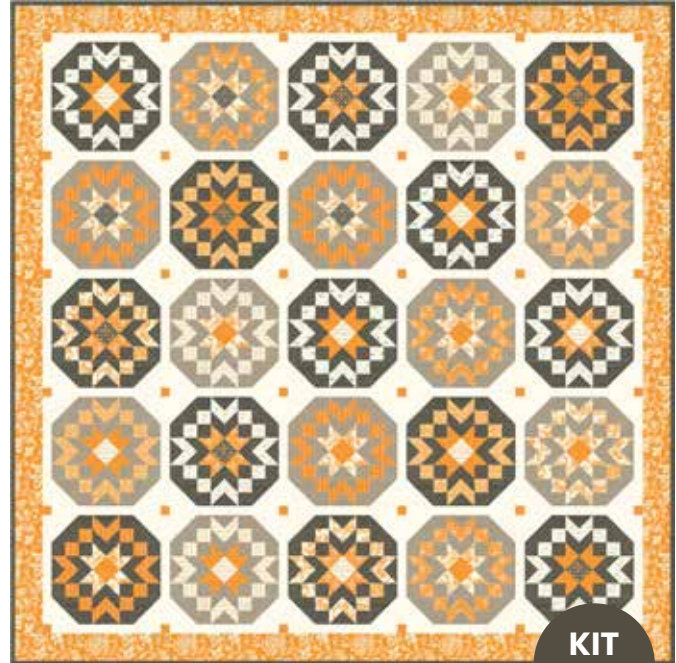

[Click Here  
To Shop This  
Collection](#)

*fairytale pumpkins & beanstalk adventures*

*moda* FABRICS + SUPPLIES® **MAY DELIVERY**

FT 1752 Midnight Moon Version 1 70" x 70"

FT 1752 Midnight Moon Version 2  
72" x 72"