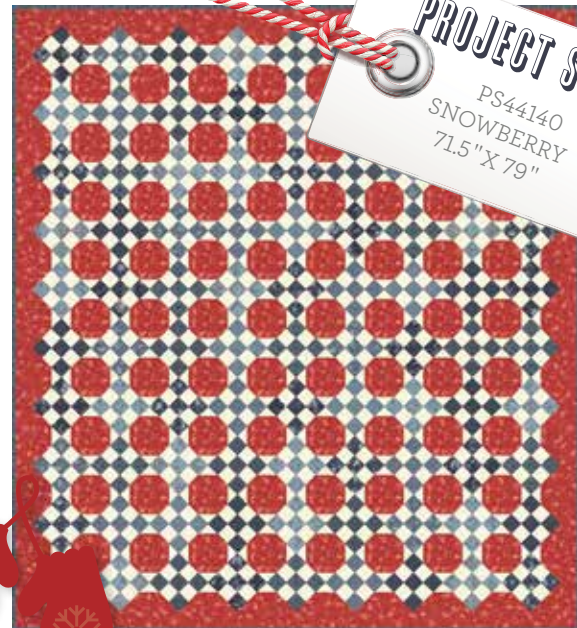

PROJECT SHEET
PS44140
SNOWBERRY
71.5" X 79"

FQ
Friendly